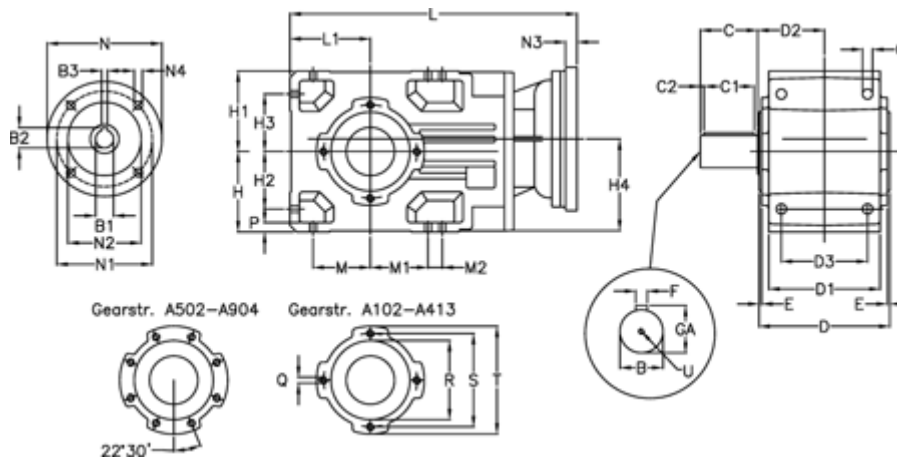

Article number: 29600100851235
 Description: Bevel helical gearbox
 A102UR-8,5-P90B5

Measures

B = 25	D1 = 95	H1 = 70	M2 = 0	Q = M8x12
B1 = 24	D2 = 63.0	H2 = 50	N = 200	R = 80
B2 = 27.3	D3 = 75	H3 = 50	N1 = 165	S = 100
B3 = 8	Description = A102UR-xx-P90 B5	H4 = 83.0	N2 = 130	T = 120
C = 45	E = 3.0	L = 302.0	N3 = -	U = M8x19
C1 = 35	F = 8	L1 = 70	N4 = M10x12	
C2 = 5.0	GA = 28	M = 50	O = 9.5	
D = 117	H = 70	M1 = 50	P = 9	